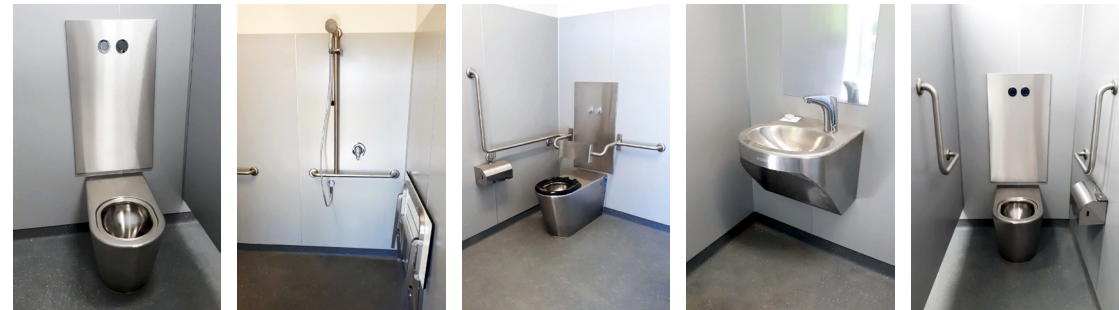

## BRITEX PROJECT ROLE

The brand new Merbein Sporting Clubrooms located in Kenny Park incorporate a number of Britex stainless steel products throughout the number of change rooms, administration rooms and amenities rooms.

The new facilities include two football and cricket change rooms, two netball change rooms, two umpire administration rooms, male, female and unisex toilets, a store, four amenities rooms and two trainers rooms. The fixtures and accessories supplied in this project include:

- Multiple Britex S.S. Grandeur Pans (PG)
- Britex S.S. Centurion Disabled Toilet Pan (PCD) with Black Vandal Resistant Closed Front Toilet Seat (SVRC-B)
- Multiple Britex S.S. Oval Regal Basins (HBRE) supplied with Basin Mounted Sensor Taps (TW-9110)
- Britex S.S. Accessible Hand Basin (HBDA) supplied with Basin Mounted Sensor Tap (TW-9110)
- Multiple Britex S.S. Anti Vandal Shower Roses (74-08-0036)

(L-R) Britex S.S. Oval Regal Basin supplied with Basin Mounted Sensor Tap, Britex S.S. Grandeur Pan, Britex S.S. Centurion Disabled Toilet Pan with Black Vandal Resistant Closed Front Toilet Seat, Britex S.S. Accessible Hand Basin supplied with Basin Mounted Sensor Tap and Britex S.S. Grandeur Pan.