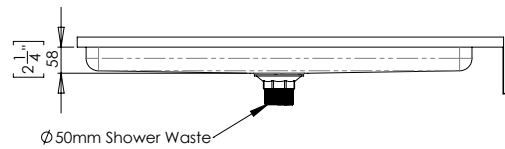

MODEL US-BSB Side Elevation

specifying
guide

When specifying this product please include:

- Product **Name** and **Code**
- Product **Features**
- Product **Dimensions**
- **Waste type** (Standard or Security)

options

- Security waste - suicide and contraband proof
- Disabled model available (fully recessed)
- Alternate waste position
- Front fascia to multiple sides
- Grade 316 S.S.
- Textured/dimpled base surface

VISIT BRITEXUSA.COM TO DOWNLOAD THE MOST CURRENT PRODUCT LITERATURE.

Last Revised Jun 2023 | Revision A