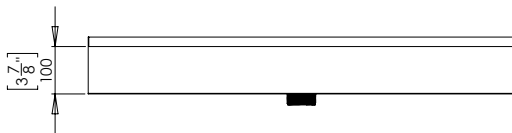

MODEL US-BSB Front Elevation