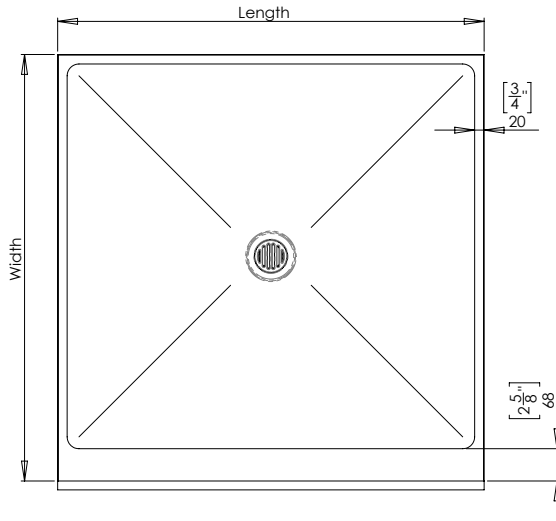

## sample spec. text

BRITEX S.S. Shower Base - XXXmm x XXXmm O/A. Grade 304 satin stainless steel. Supplied complete with centre waste outlet - Product Code US-BSB

\*RED TEXT may denote a **variable** where one option only is to be selected, a **nominal dimension** that needs to be specified, or an **optional feature** that can be removed if not required. Please refer to the back of this page for additional specification details and options.

# SHOWER BASE

PRODUCT CODE

**US-BSB1** 750mm x 750mm

**US-BSB2** 900mm x 900mm

**US-BSB3** 1000mm x 1000mm

**US-BSB4** 1200mm x 100mm

**US-BSB5** 1200mm x 1200mm

**US-BSBX** Custom