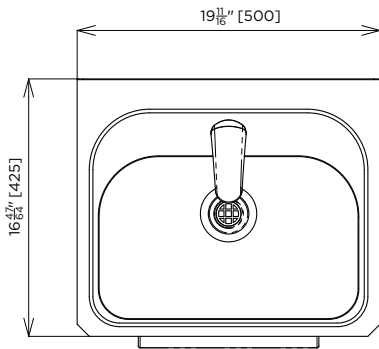

MODEL US-HBVRC-F Plan

specifying guide

When specifying this product please include:

- Product Name and Code
- Product Dimensions
- Spout Type

options

- Splashback Panel - Up to 500mm High
- Low level or goose neck spout
- Tempering valve

VISIT BRITEXUSA.COM TO DOWNLOAD THE MOST CURRENT PRODUCT LITERATURE.