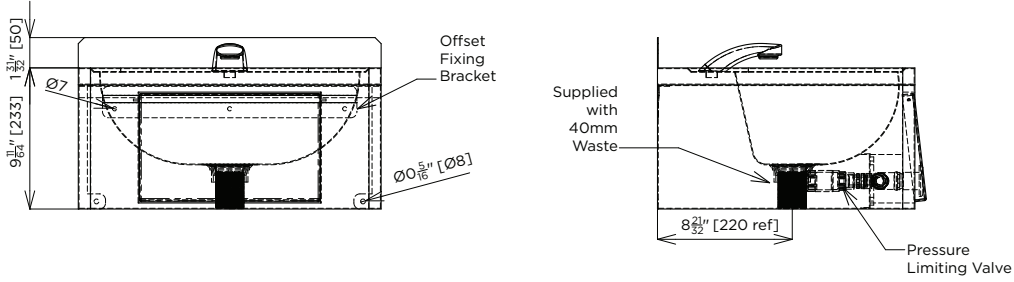

KNEE OPERATED HAND BASIN

PRODUCT CODE

US-HBKO

MODEL US-HBVRC-F Front and Side Elevation