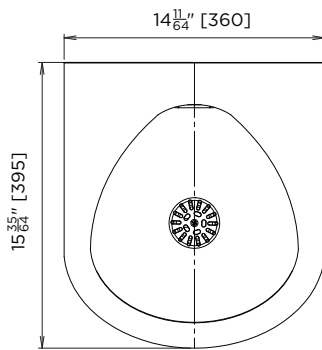

VISIT BRITEXUSA.COM TO DOWNLOAD THE MOST CURRENT PRODUCT LITERATURE.

REGAL URINAL POD

PRODUCT CODE

US-UR

STANDARD MODEL

Suggested Mounting Heights:

Dimension from finished floor to front edge/rim of urinal

Adults - 610 mm

Juniors - 510 mm

NB: Heights are suggestions only, subject to suitability of users for each individual project.

MODEL US-UR Plan

Internal waste connection can be accessed through a void in the underside of the urinal body ≈ 110mm x 200mm.