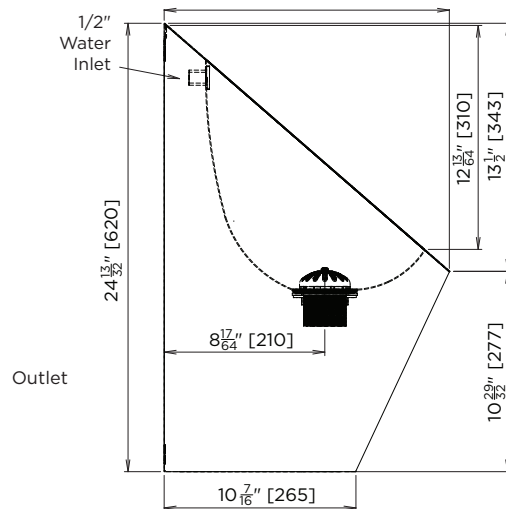

MODEL US-UR Rear Elevation

MODEL US-UR Section

When specifying this product please include:

- Product Name and Code
- Product Dimensions
- Product Features

VISIT BRITEXUSA.COM TO DOWNLOAD THE MOST CURRENT PRODUCT LITERATURE.