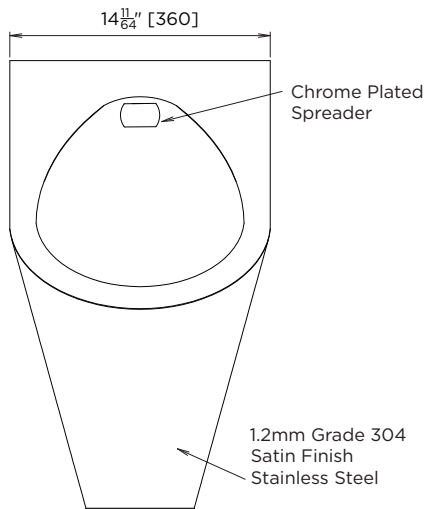

sample spec. text

BRITEX 'Regal' Stainless Steel Vandal Resistant Urinal Pod - Product Code UR

*RED TEXT may denote a **variable** where one option only is to be selected, a **nominal dimension** that needs to be specified, or an **optional feature** that can be removed if not required. Please refer to the back of this page for additional specification details and options.

VISIT BRITEXUSA.COM TO DOWNLOAD THE MOST CURRENT PRODUCT LITERATURE.

REGAL URINAL POD

PRODUCT CODE

US-UR

STANDARD MODEL

Suggested Mounting Heights:

Dimension from finished floor to front edge/rim of urinal

Adults - 610 mm

Juniors - 510 mm

NB: Heights are suggestions only, subject to suitability of users for each individual project.

MODEL US-UR Plan

Internal waste connection can be accessed through a void in the underside of the urinal body ≈ 110mm x 200mm.

MODEL US-UR Rear Elevation

MODEL US-UR Front Elevation

MODEL US-UR Section

When specifying this product please include:

- Product Name and Code
- Product Dimensions
- Product Features

VISIT BRITEXUSA.COM TO DOWNLOAD THE MOST CURRENT PRODUCT LITERATURE.