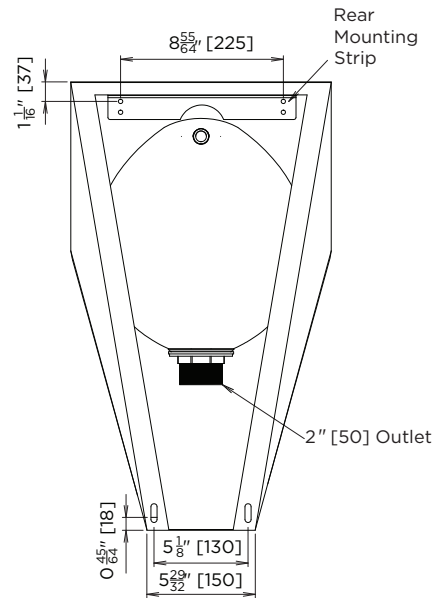

sample spec. text

BRITEX 'Regal' Stainless Steel Vandal Resistant Urinal Pod - Product Code UR

*RED TEXT may denote a **variable** where one option only is to be selected, a **nominal dimension** that needs to be specified, or an **optional feature** that can be removed if not required. Please refer to the back of this page for additional specification details and options.

VISIT BRITEXUSA.COM TO DOWNLOAD THE MOST CURRENT PRODUCT LITERATURE.

REGAL URINAL POD

PRODUCT CODE

US-UR

STANDARD MODEL

Suggested Mounting Heights:

Dimension from finished floor to front edge/rim of urinal

Adults - 610 mm

Juniors - 510 mm

NB: Heights are suggestions only, subject to suitability of users for each individual project.

MODEL US-UR Plan

Internal waste connection can be accessed through a void in the underside of the urinal body ≈ 110mm x 200mm.